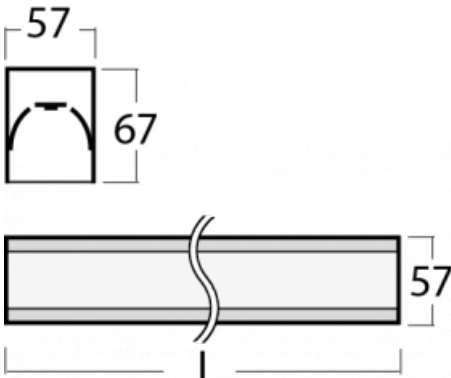

Luminaire

Lina60-S

04S-200K-25GGTD/840, W

You will appreciate the L-Click system on the Lina60-S luminaire with a direct light distribution, which effectively saves you both time and money. How? The module simply clicks into the profile, so a lot of work is saved during assembly. This solution also prevents the direct touch of the LED technology and lengthens its operating life. The Lina60-S lighting system can be assembled creating endless lines and a big variety of shapes. In addition to great power output, the luminaire also has a great price. It will find its use in commercial, social and public spaces.

Technical drawing

Type of installation	Recessed, Surface, Wall mounted, Suspended, 3 circuit track
----------------------	---

Light distribution	Direct
--------------------	--------

Luminaire shape	Linear
-----------------	--------

Description of luminaires	Luminaire recessed/surface/wall mounted/suspended/3 circuit track
---------------------------	---

Dimensions (l × w × h mm)	1403 mm × 57 mm × 67 mm
---------------------------	-------------------------

Weight	3.5 kg
--------	--------

Light source	LED MODUL
--------------	-----------

DIR optical system	Opal diffuser
--------------------	---------------

Luminous flux*	4090 lm
----------------	---------

Colour Temperature	4000 K cool white
--------------------	-------------------