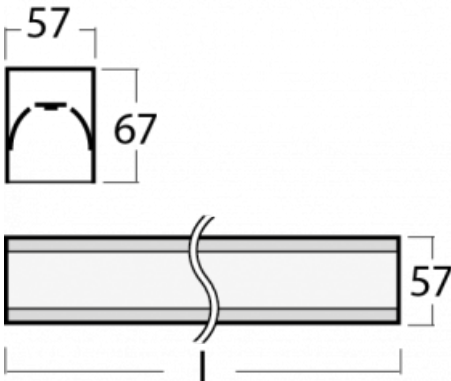

Luminaire

Lina60-S

04S-200K-25GGM/840, S

You will appreciate the L-Click system on the Lina60-S luminaire with a direct light distribution, which effectively saves you both time and money. How? The module simply clicks into the profile, so a lot of work is saved during assembly. This solution also prevents the direct touch of the LED technology and lengthens its operating life. The Lina60-S lighting system can be assembled creating endless lines and a big variety of shapes. In addition to great power output, the luminaire also has a great price. It will find its use in commercial, social and public spaces.

Technical drawing

Type of installation	Recessed, Surface, Wall mounted, Suspended, 3 circuit track
Light distribution	Direct
Luminaire shape	Linear
Colour of the luminaires	Silver
Material	Aluminium
Lifetime	L90/B50 50 000 hours
Warranty	2 years
Description of luminaires	Luminaire recessed/surface/wall mounted/suspended/3 circuit track
Dimensions (l × w × h mm)	1403 mm × 57 mm × 67 mm
Light source	LED MODUL
DIR optical system	Opal diffuser
Luminous flux*	4090 lm
Colour Temperature	4000 K cool white
Luminous efficacy	132 lm/W
MacAdam Light source	2
Colour rendering index	80
UGR max. X=4H Y=8H, ρ=70,50,20	26.6

04-21303, S
pendant profile for track
luminaires; l = 1122mm

04-21307, S
pendant profile for track
luminaires; l = 2242mm