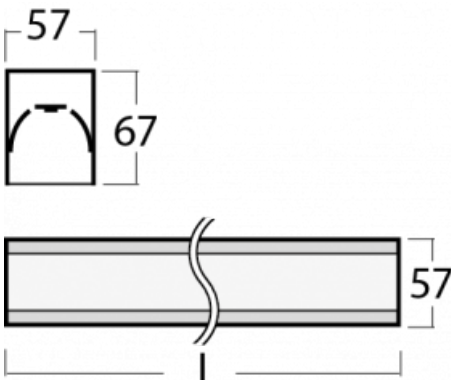

Luminaire

Lina60-S

04S-200K-25GGE/840, B

EPD®

You will appreciate the L-Click system on the Lina60-S luminaire with a direct light distribution, which effectively saves you both time and money. How? The module simply clicks into the profile, so a lot of work is saved during assembly. This solution also prevents the direct touch of the LED technology and lengthens its operating life. The Lina60-S lighting system can be assembled creating endless lines and a big variety of shapes. In addition to great power output, the luminaire also has a great price. It will find its use in commercial, social and public spaces.

Technical drawing

Type of installation	Recessed, Surface, Wall mounted, Suspended, 3 circuit track
Light distribution	Direct
Luminaire shape	Linear
Colour of the luminaires	Black
Material	Aluminium
Lifetime	L90/B50 50 000 hours
Warranty	5 years
Description of luminaires	Luminaire recessed/surface/wall mounted/suspended/3 circuit track
Dimensions	1403 mm × 57 mm × 67 mm
Weight	3.4 kg
Light source	LED MODUL
Type of optical system	Opal diffuser
Luminous flux*	4090 lm
Colour Temperature	4000 K cool white
Luminous efficacy	132 lm/W
MacAdam Light source	2
Colour rendering index	80
UGR max. X=4H Y=8H, ρ=70,50,20	26.6

04-21303, B
pendant profile for track
luminaires; l = 1122mm

04-21307, B
pendant profile for track
luminaires; l = 2242mm