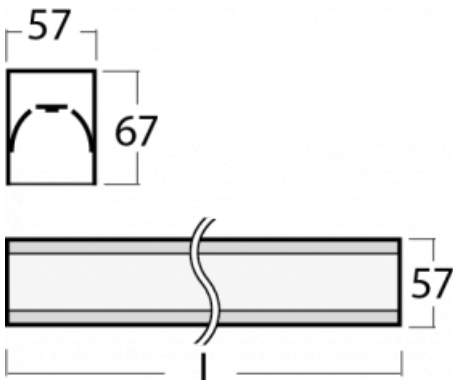

Luminaire

Lina60-S

04S-200K-25GGE/830, S

Type of installation	Recessed, Surface, Wall mounted, Suspended, 3 circuit track
Light distribution	Direct
Luminaire shape	Linear
Colour of the luminaires	Silver
Material	Aluminium
Lifetime	L90/B50 50 000 hours
Warranty	5 years
Description of luminaires	Luminaire recessed/surface/wall mounted/suspended/3 circuit track
Dimensions (l × w × h mm)	1403 mm × 57 mm × 67 mm
Weight	3.5 kg
Light source	LED MODUL
DIR optical system	Opal diffuser
Luminous flux*	3890 lm
Colour Temperature	3000 K warm white
Luminous efficacy	125 lm/W
MacAdam Light source	2
Colour rendering index	80
UGR max. X=4H Y=8H, ρ=70,50,20	26.4

You will appreciate the L-Click system on the Lina60-S luminaire with a direct light distribution, which effectively saves you both time and money. How? The module simply clicks into the profile, so a lot of work is saved during assembly. This solution also prevents the direct touch of the LED technology and lengthens its operating life. The Lina60-S lighting system can be assembled creating endless lines and a big variety of shapes. In addition to great power output, the luminaire also has a great price. It will find its use in commercial, social and public spaces.

Technical drawing

Curve

Luminaire power input* 31 W

Connection of the luminaires ON/OFF

Electrical voltage 220-240V

Frequency 50/60Hz

⊕ CE IP 40

*±10 %

04-21303, S
pendant profile for track
luminaires; l = 1122mm

04-21307, S
pendant profile for track
luminaires; l = 2242mm