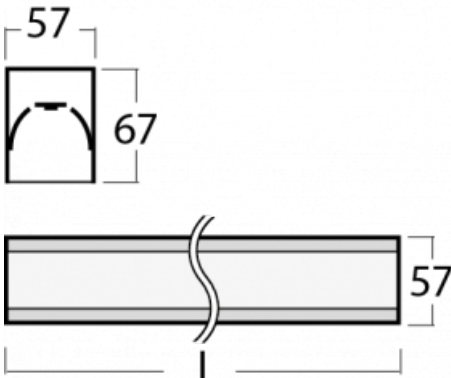

# Lina60-S

04S-200K-25GETD/840, W

Type of installation	Recessed, Surface, Wall mounted, Suspended, 3 circuit track
Light distribution	Direct
Luminaire shape	Linear
Colour of the luminaires	White
Material	Aluminium
Lifetime	L90/B50 50 000 hours
Warranty	5 years
Description of luminaires	Luminaire recessed/surface/wall mounted/suspended/3 circuit track
Dimensions (l × w × h mm)	1403 mm × 57 mm × 67 mm
Weight	3.5 kg
Light source	LED MODUL
DIR optical system	Opal diffuser
Luminous flux*	2670 lm
Colour Temperature	4000 K cool white
Luminous efficacy	144 lm/W
MacAdam Light source	2
Colour rendering index	80
UGR max. X=4H Y=8H, ρ=70,50,20	24.4

You will appreciate the L-Click system on the Lina60-S luminaire with a direct light distribution, which effectively saves you both time and money. How? The module simply clicks into the profile, so a lot of work is saved during assembly. This solution also prevents the direct touch of the LED technology and lengthens its operating life. The Lina60-S lighting system can be assembled creating endless lines and a big variety of shapes. In addition to great power output, the luminaire also has a great price. It will find its use in commercial, social and public spaces.

## Technical drawing

**00-00355, W**  
cable 5x0,75 2000mm,  
white

**00-00356, W**  
cable 5x0,75 4000mm,  
white

**00-00357, W**  
cable 5x0,75 6000mm,  
white

**00-00363, K**  
cable 5x1,5 2000mm

**00-00364, K**  
cable 5x1,5 4000mm