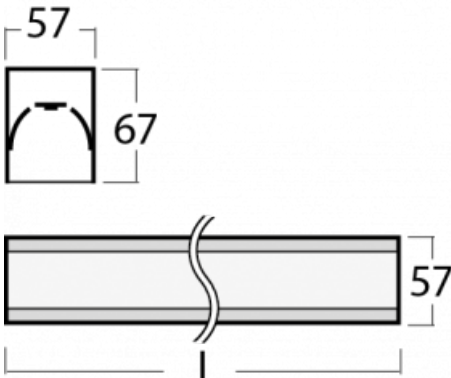

Luminaire

Lina60-S

04S-200K-25GETD/840, S

You will appreciate the L-Click system on the Lina60-S luminaire with a direct light distribution, which effectively saves you both time and money. How? The module simply clicks into the profile, so a lot of work is saved during assembly. This solution also prevents the direct touch of the LED technology and lengthens its operating life. The Lina60-S lighting system can be assembled creating endless lines and a big variety of shapes. In addition to great power output, the luminaire also has a great price. It will find its use in commercial, social and public spaces.

Technical drawing

Type of installation	Recessed, Surface, Wall mounted, Suspended, 3 circuit track
Light distribution	Direct
Luminaire shape	Linear
Colour of the luminaires	Silver
Material	Aluminium
Lifetime	L90/B50 50 000 hours
Warranty	5 years
Description of luminaires	Luminaire recessed/surface/wall mounted/suspended/3 circuit track
Dimensions (l × w × h mm)	1403 mm × 57 mm × 67 mm
Light source	LED MODUL
DIR optical system	Opal diffuser
Luminous flux*	2670 lm
Colour Temperature	4000 K cool white
Luminous efficacy	144 lm/W
MacAdam Light source	2
Colour rendering index	80
UGR max. X=4H Y=8H, ρ=70,50,20	24.4

00-00356, K
cable 5x0,75 4000mm,
transparent

00-00357, K
cable 5x0,75 6000mm,
transparent

00-00363, K
cable 5x1,5 2000mm

00-00364, K
cable 5x1,5 4000mm

00-00365, K
cable 5x1,5 6000mm

00-00366, K
cable 7x0,75 2000mm