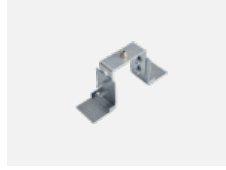

Installation instructions

Photos

Accessories

00-00300, N
wire suspension
2000mm

00-00301, N
wire suspension
4000mm

00-00302, N
wire suspension
6000mm

00-00370, S
ceiling cup 80x80x32mm

00-00600, F
ceiling fastening for
luminaires 132-5xxK,
04-2000x, 05-2000x,
09-200x - 1 piece

00-20700, S
2 pcs of wall fastening
Lipo/Lina

04-00200, N
straight connector

04-01200, F
Accessory for gear-tray
release

04-20101, S
2xend cap - metal, 5-
conductor terminal box,
grommet

04-20103, S
2xend cap - plastic, 5-
conductor terminal box,
grommet

04-20900, F
bracket for installation
of suspended type of
profile as recessed
trimless

04-21303, S
pendant profile for track
luminaires; l = 1122mm

04-21307, S
pendant profile for track
luminaires; l = 2242mm