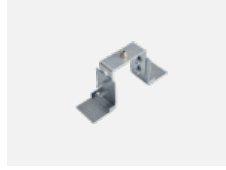

## Downloads

Installation instructions

Photos

**Accessories**

**00-00300, N**  
wire suspension  
2000mm

**00-00301, N**  
wire suspension  
4000mm

**00-00302, N**  
wire suspension  
6000mm

**00-00370, B**  
ceiling cup 80x80x32mm

**00-00600, F**  
ceiling fastening for  
luminaires 132-5xxK,  
04-2000x, 05-2000x,  
09-200x - 1 piece

**00-20700, B**  
2 pcs of wall fastening  
Lipo/Lina

**04-00200, N**  
straight connector

**04-01200, F**  
Accessory for gear-tray  
release

**04-20101, B**  
2xend cap - metal, 5-  
conductor terminal box,  
grommet

**04-20103, B**  
2xend cap - plastic, 5-  
conductor terminal box,  
grommet

**04-20900, F**  
bracket for installation  
of suspended type of  
profile as recessed  
trimless