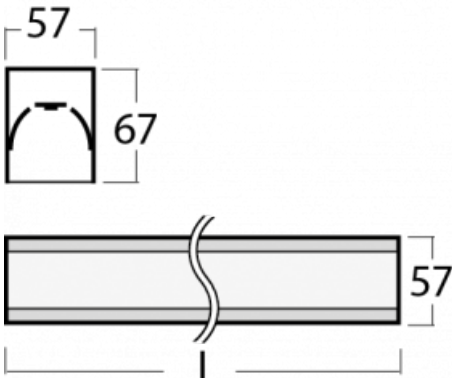

Luminaire

Lina60-S

04S-200K-25GED/830, S

EPD®

You will appreciate the L-Click system on the Lina60-S luminaire with a direct light distribution, which effectively saves you both time and money. How? The module simply clicks into the profile, so a lot of work is saved during assembly. This solution also prevents the direct touch of the LED technology and lengthens its operating life. The Lina60-S lighting system can be assembled creating endless lines and a big variety of shapes. In addition to great power output, the luminaire also has a great price. It will find its use in commercial, social and public spaces.

Technical drawing

Type of installation	Recessed, Surface, Wall mounted, Suspended, 3 circuit track
----------------------	---

Light distribution	Direct
--------------------	--------

Luminaire shape	Linear
-----------------	--------

Description of luminaires	Luminaire recessed/surface/wall mounted/suspended/3 circuit track
---------------------------	---

Dimensions	1403 mm × 57 mm × 67 mm
------------	-------------------------

Weight	3.5 kg
--------	--------