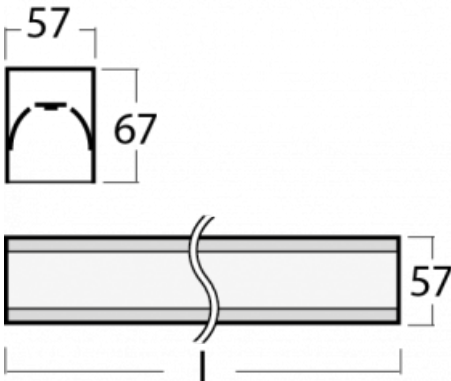

Luminaire

Lina60-S

04S-200K-20GGM3/840, S

You will appreciate the L-Click system on the Lina60-S luminaire with a direct light distribution, which effectively saves you both time and money. How? The module simply clicks into the profile, so a lot of work is saved during assembly. This solution also prevents the direct touch of the LED technology and lengthens its operating life. The Lina60-S lighting system can be assembled creating endless lines and a big variety of shapes. In addition to great power output, the luminaire also has a great price. It will find its use in commercial, social and public spaces.

Technical drawing

Type of installation	Recessed, Surface, Wall mounted, Suspended, 3 circuit track
Light distribution	Direct
Luminaire shape	Linear
Colour of the luminaires	Silver
Material	Aluminium
Lifetime	L90/B50 50 000 hours
Warranty	2 years
Description of luminaires	Luminaire recessed/surface/wall mounted/suspended/3 circuit track
Dimensions (l × w × h mm)	1122 mm × 57 mm × 67 mm
Light source	LED MODUL
DIR optical system	Opal diffuser
Luminous flux*	3270 lm
Colour Temperature	4000 K cool white
Luminous efficacy	132 lm/W
MacAdam Light source	2
Colour rendering index	80
UGR max. X=4H Y=8H, ρ=70,50,20	26.6

04-21303, S
pendant profile for track
luminaires; l = 1122mm

04-21307, S
pendant profile for track
luminaires; l = 2242mm