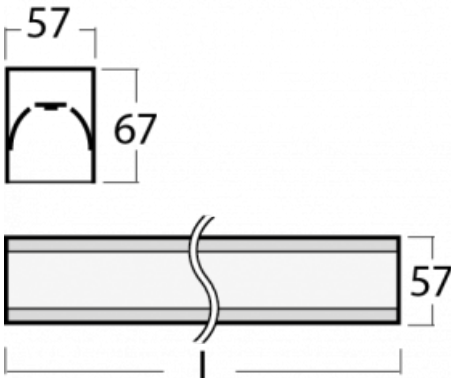

# Lina60-S

04S-200K-20GGM3/830, S

Type of installation	Recessed, Surface, Wall mounted, Suspended, 3 circuit track
Light distribution	Direct
Luminaire shape	Linear
Colour of the luminaires	Silver
Material	Aluminium
Lifetime	L90/B50 50 000 hours
Warranty	2 years
Description of luminaires	Luminaire recessed/surface/wall mounted/suspended/3 circuit track
Dimensions (l × w × h mm)	1122 mm × 57 mm × 67 mm
Light source	LED MODUL
DIR optical system	Opal diffuser
Luminous flux*	3110 lm
Colour Temperature	3000 K warm white
Luminous efficacy	125 lm/W
MacAdam Light source	2
Colour rendering index	80
UGR max. X=4H Y=8H, ρ=70,50,20	26.4

You will appreciate the L-Click system on the Lina60-S luminaire with a direct light distribution, which effectively saves you both time and money. How? The module simply clicks into the profile, so a lot of work is saved during assembly. This solution also prevents the direct touch of the LED technology and lengthens its operating life. The Lina60-S lighting system can be assembled creating endless lines and a big variety of shapes. In addition to great power output, the luminaire also has a great price. It will find its use in commercial, social and public spaces.

## Technical drawing

**04-20900, F**  
bracket for installation  
of suspended type of  
profile as recessed  
trimless

**04-21303, S**  
pendant profile for track  
luminaires; l = 1122mm

**04-21307, S**  
pendant profile for track  
luminaires; l = 2242mm