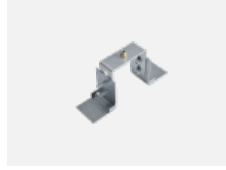

## Technical drawing

Type of installation	Recessed, Surface, Wall mounted, Suspended, 3 circuit track
Light distribution	Direct
Luminaire shape	Linear
Colour of the luminaires	Black
Material	Aluminium
Lifetime	L90/B50 50 000 hours
Warranty	5 years
Description of luminaires	Luminaire recessed/surface/wall mounted/suspended/3 circuit track
Dimensions	1122 mm × 57 mm × 67 mm
Weight	3 kg
Light source	LED MODUL
Type of optical system	Opal diffuser
Luminous flux*	3110 lm
Colour Temperature	3000 K warm white
Luminous efficacy	125 lm/W
MacAdam Light source	2
Colour rendering index	80
UGR max. X=4H Y=8H, ρ=70,50,20	26.4

## Downloads

Installation instructions

Photos

**Accessories**

**00-00300, N**  
wire suspension  
2000mm

**00-00301, N**  
wire suspension  
4000mm

**00-00302, N**  
wire suspension  
6000mm

**00-00370, B**  
ceiling cup 80x80x32mm

**00-00600, F**  
ceiling fastening for  
luminaires 132-5xxK,  
04-2000x, 05-2000x,  
09-200x – 1 piece

**00-20700, B**  
2 pcs of wall fastening  
Lipo/Lina

**04-00200, N**  
straight connector

**04-01200, F**  
Accessory for gear-tray  
release

**04-20101, B**  
2xend cap - metal, 5-  
conductor terminal box,  
grommet

**04-20103, B**  
2xend cap - plastic, 5-  
conductor terminal box,  
grommet

**04-20900, F**  
bracket for installation  
of suspended type of  
profile as recessed  
trimless