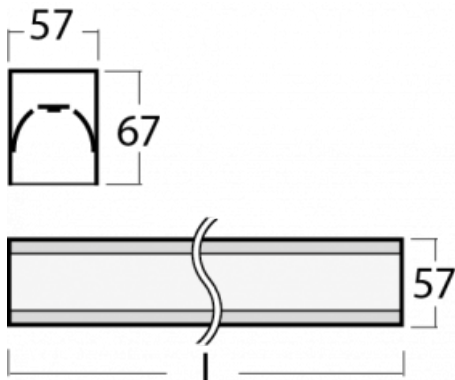

Technical drawing