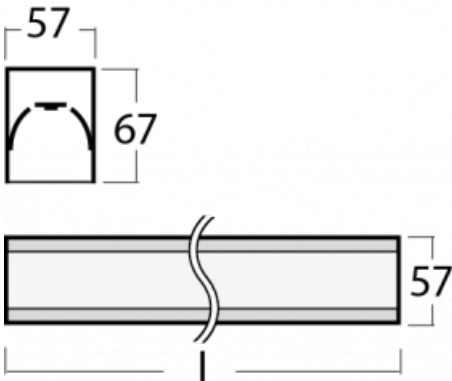

# Lina60-S

04S-200K-20GEM/840, S

You will appreciate the L-Click system on the Lina60-S luminaire with a direct light distribution, which effectively saves you both time and money. How? The module simply clicks into the profile, so a lot of work is saved during assembly. This solution also prevents the direct touch of the LED technology and lengthens its operating life. The Lina60-S lighting system can be assembled creating endless lines and a big variety of shapes. In addition to great power output, the luminaire also has a great price. It will find its use in commercial, social and public spaces.

## Technical drawing

Type of installation	Recessed, Surface, Wall mounted, Suspended, 3 circuit track
Light distribution	Direct
Luminaire shape	Linear
Colour of the luminaires	Silver
Material	Aluminium
Lifetime	L90/B50 50 000 hours
Warranty	2 years
Description of luminaires	Luminaire recessed/surface/wall mounted/suspended/3 circuit track
Dimensions (l × w × h mm)	1122 mm × 57 mm × 67 mm
Weight	3 kg
Light source	LED MODUL
DIR optical system	Opal diffuser
Luminous flux*	2130 lm
Colour Temperature	4000 K cool white
Luminous efficacy	128 lm/W
MacAdam Light source	2
Colour rendering index	80
UGR max. X=4H Y=8H, ρ=70,50,20	25.1

**04-20900, F**  
bracket for installation  
of suspended type of  
profile as recessed  
trimless

**04-21303, S**  
pendant profile for track  
luminaires; l = 1122mm

**04-21307, S**  
pendant profile for track  
luminaires; l = 2242mm