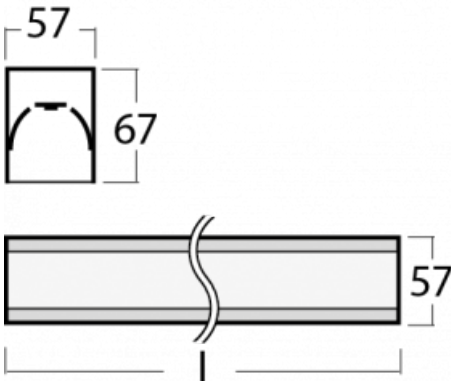

Luminaire

Lina60-S

04S-200K-20GEM/830, S

You will appreciate the L-Click system on the Lina60-S luminaire with a direct light distribution, which effectively saves you both time and money. How? The module simply clicks into the profile, so a lot of work is saved during assembly. This solution also prevents the direct touch of the LED technology and lengthens its operating life. The Lina60-S lighting system can be assembled creating endless lines and a big variety of shapes. In addition to great power output, the luminaire also has a great price. It will find its use in commercial, social and public spaces.

Technical drawing

| | |
|-----------------------------------|---|
| Type of installation | Recessed, Surface, Wall mounted, Suspended, 3 circuit track |
| Light distribution | Direct |
| Luminaire shape | Linear |
| Colour of the luminaires | Silver |
| Material | Aluminium |
| Lifetime | L90/B50 50 000 hours |
| Warranty | 2 years |
| Description of luminaires | Luminaire recessed/surface/wall mounted/suspended/3 circuit track |
| Dimensions (l × w × h mm) | 1122 mm × 57 mm × 67 mm |
| Weight | 3 kg |
| Light source | LED MODUL |
| DIR optical system | Opal diffuser |
| Luminous flux* | 2030 lm |
| Colour Temperature | 3000 K warm white |
| Luminous efficacy | 122 lm/W |
| MacAdam Light source | 2 |
| Colour rendering index | 80 |
| UGR max. X=4H Y=8H, ρ=70,50,20 | 24.9 |

04-21303, S
pendant profile for track
luminaires; l = 1122mm

04-21307, S
pendant profile for track
luminaires; l = 2242mm