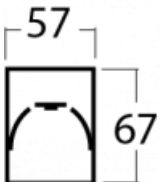

## Technical drawing

Type of installation	Recessed, Surface, Wall mounted, Suspended, 3 circuit track
Light distribution	Direct
Luminaire shape	Linear
Colour of the luminaires	White
Material	Aluminium
Lifetime	L90/B50 50 000 hours
Warranty	5 years
Description of luminaires	Luminaire recessed/surface/wall mounted/suspended/3 circuit track
Dimensions (l × w × h mm)	1122 mm × 57 mm × 67 mm
Weight	2.8 kg
Light source	LED MODUL
DIR optical system	Opal diffuser
Luminous flux*	2030 lm
Colour Temperature	3000 K warm white
Luminous efficacy	122 lm/W
MacAdam Light source	2
Colour rendering index	80
UGR max. X=4H Y=8H, ρ=70,50,20	24.9

**00-00355, W**  
cable 5x0,75 2000mm,  
white

**00-00356, W**  
cable 5x0,75 4000mm,  
white

**00-00357, W**  
cable 5x0,75 6000mm,  
white

**00-00363, K**  
cable 5x1,5 2000mm

**00-00364, K**  
cable 5x1,5 4000mm