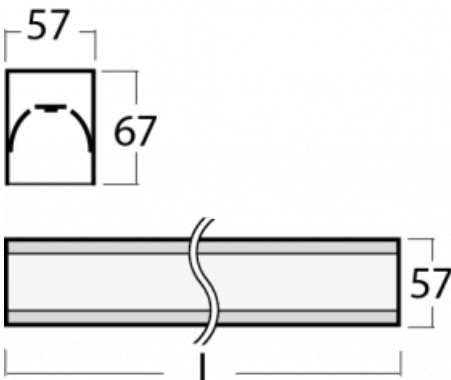

Luminaire

Lina60-S

04S-200K-20GED/830, B

EPD®

You will appreciate the L-Click system on the Lina60-S luminaire with a direct light distribution, which effectively saves you both time and money. How? The module simply clicks into the profile, so a lot of work is saved during assembly. This solution also prevents the direct touch of the LED technology and lengthens its operating life. The Lina60-S lighting system can be assembled creating endless lines and a big variety of shapes. In addition to great power output, the luminaire also has a great price. It will find its use in commercial, social and public spaces.

Technical drawing

Type of installation	Recessed, Surface, Wall mounted, Suspended, 3 circuit track
----------------------	---

Light distribution	Direct
--------------------	--------

Luminaire shape	Linear
-----------------	--------

Description of luminaires	Luminaire recessed/surface/wall mounted/suspended/3 circuit track
---------------------------	---

Dimensions	1122 mm × 57 mm × 67 mm
------------	-------------------------

Weight	2.8 kg
--------	--------