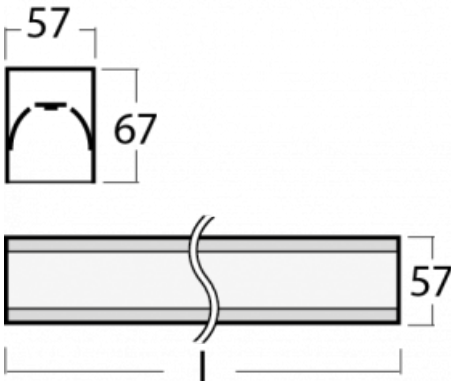

Luminaire

Lina60-S

04S-200K-15GGTD/830, W

EPD®

You will appreciate the L-Click system on the Lina60-S luminaire with a direct light distribution, which effectively saves you both time and money. How? The module simply clicks into the profile, so a lot of work is saved during assembly. This solution also prevents the direct touch of the LED technology and lengthens its operating life. The Lina60-S lighting system can be assembled creating endless lines and a big variety of shapes. In addition to great power output, the luminaire also has a great price. It will find its use in commercial, social and public spaces.

Technical drawing

Type of installation	Recessed, Surface, Wall mounted, Suspended, 3 circuit track
Light distribution	Direct
Luminaire shape	Linear
Colour of the luminaires	White
Material	Aluminium
Lifetime	L90/B50 50 000 hours
Warranty	5 years
Description of luminaires	Luminaire recessed/surface/wall mounted/suspended/3 circuit track
Dimensions	842 mm × 57 mm × 67 mm
Light source	LED MODUL
Type of optical system	Opal diffuser
Luminous flux*	2330 lm
Colour Temperature	3000 K warm white
Luminous efficacy	125 lm/W
MacAdam Light source	2
Colour rendering index	80
UGR max. X=4H Y=8H, ρ=70,50,20	26.4

Installation instructions

Photos

Accessories

00-00300, N
wire suspension
2000mm

00-00301, N
wire suspension
4000mm

00-00302, N
wire suspension
6000mm

00-00354, K
cable 5x0,75 1000mm

00-00355, K
cable 5x0,75 2000mm

00-00356, K
cable 5x0,75 4000mm

00-00357, K
cable 5x0,75 6000mm

00-00363, K
cable 5x1,5 2000mm

00-00364, K
cable 5x1,5 4000mm

00-00365, K
cable 5x1,5 6000mm

00-00366, K
cable 7x0,75 2000mm

00-00367, K
cable 7x0,75 4000mm