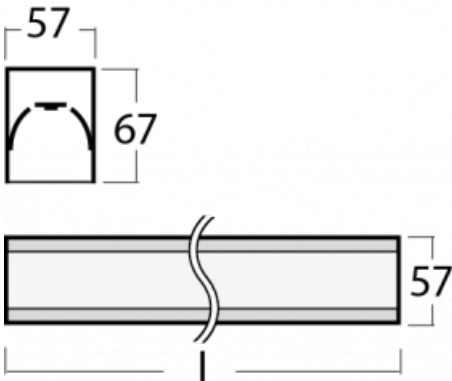

Luminaire

Lina60-S

04S-200K-15GGE/830, W

You will appreciate the L-Click system on the Lina60-S luminaire with a direct light distribution, which effectively saves you both time and money. How? The module simply clicks into the profile, so a lot of work is saved during assembly. This solution also prevents the direct touch of the LED technology and lengthens its operating life. The Lina60-S lighting system can be assembled creating endless lines and a big variety of shapes. In addition to great power output, the luminaire also has a great price. It will find its use in commercial, social and public spaces.

Technical drawing

Type of installation	Recessed, Surface, Wall mounted, Suspended, 3 circuit track
Light distribution	Direct
Luminaire shape	Linear
Colour of the luminaires	White
Material	Aluminium
Lifetime	L90/B50 50 000 hours
Warranty	5 years
Description of luminaires	Luminaire recessed/surface/wall mounted/suspended/3 circuit track
Dimensions (l × w × h mm)	842 mm × 57 mm × 67 mm
Weight	2.24 kg
Light source	LED MODUL
DIR optical system	Opal diffuser
Luminous flux*	2330 lm
Colour Temperature	3000 K warm white
Luminous efficacy	125 lm/W
MacAdam Light source	2
Colour rendering index	80
UGR max. X=4H Y=8H, ρ=70,50,20	26.4

00-00358, W
cable 3x0,75 4000mm,
white

00-00360, W
cable 3x0,75 6000mm,
white

00-00363, K
cable 5x1,5 2000mm

00-00364, K
cable 5x1,5 4000mm

00-00365, K
cable 5x1,5 6000mm

00-00370, W
ceiling cup 80x80x32mm

04-21303, W
pendant profile for track
luminaires; l = 1122mm

04-21307, W
pendant profile for track
luminaires; l = 2242mm