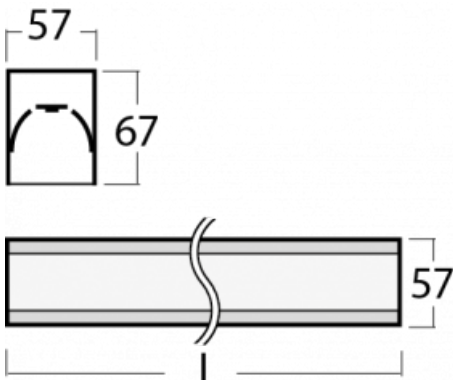

Luminaire

Lina60-S

04S-200K-15GGD/830, S

EPD®

You will appreciate the L-Click system on the Lina60-S luminaire with a direct light distribution, which effectively saves you both time and money. How? The module simply clicks into the profile, so a lot of work is saved during assembly. This solution also prevents the direct touch of the LED technology and lengthens its operating life. The Lina60-S lighting system can be assembled creating endless lines and a big variety of shapes. In addition to great power output, the luminaire also has a great price. It will find its use in commercial, social and public spaces.

Technical drawing

Type of installation	Recessed, Surface, Wall mounted, Suspended, 3 circuit track
----------------------	---

Light distribution	Direct
--------------------	--------

Luminaire shape	Linear
-----------------	--------

Description of luminaires	Luminaire recessed/surface/wall mounted/suspended/3 circuit track
---------------------------	---

Dimensions	842 mm × 57 mm × 67 mm
------------	------------------------

Weight	2.3 kg
--------	--------