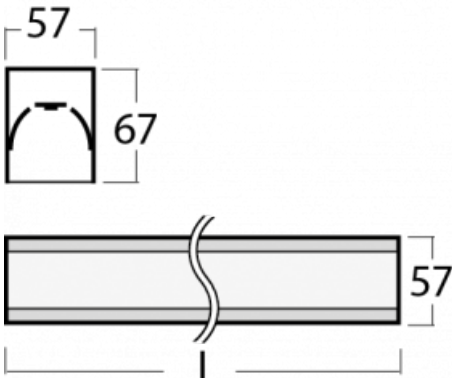

Technical drawing

Type of installation	Recessed, Surface, Wall mounted, Suspended, 3 circuit track

Light distribution	Direct

Luminaire shape	Linear

Colour of the luminaires	Silver

Material	Aluminium

Lifetime	L90/B50 50 000 hours

Warranty	5 years

Description of luminaires	Luminaire recessed/surface/wall mounted/suspended/3 circuit track

Dimensions	842 mm × 57 mm × 67 mm

Weight	2.2 kg

Light source	LED MODUL

Type of optical system	Opal diffuser

Luminous flux*	1600 lm

Colour Temperature	4000 K cool white

Luminous efficacy	144 lm/W

MacAdam Light source	2

Colour rendering index	80

UGR max. X=4H Y=8H, ρ=70,50,20	25.1