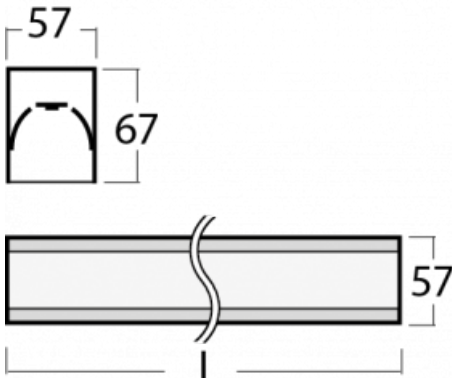

Luminaire

Lina60-S

04S-200K-15GED/830, B

EPD[®]

You will appreciate the L-Click system on the Lina60-S luminaire with a direct light distribution, which effectively saves you both time and money. How? The module simply clicks into the profile, so a lot of work is saved during assembly. This solution also prevents the direct touch of the LED technology and lengthens its operating life. The Lina60-S lighting system can be assembled creating endless lines and a big variety of shapes. In addition to great power output, the luminaire also has a great price. It will find its use in commercial, social and public spaces.

Technical drawing

Type of installation	Recessed, Surface, Wall mounted, Suspended, 3 circuit track
----------------------	---

Light distribution	Direct
--------------------	--------

Luminaire shape	Linear
-----------------	--------

Description of luminaires	Luminaire recessed/surface/wall mounted/suspended/3 circuit track
---------------------------	---

Dimensions	842 mm × 57 mm × 67 mm
------------	------------------------

Weight	1.9 kg
--------	--------