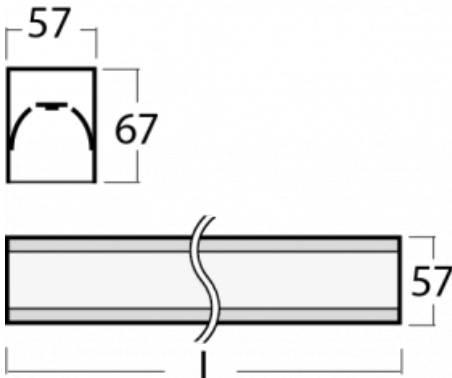

Technical drawing