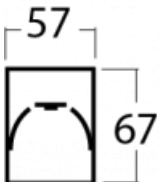

## Technical drawing

Type of installation	Recessed, Surface, Wall mounted, Suspended, 3 circuit track
Light distribution	Direct
Luminaire shape	Linear
Colour of the luminaires	White
Material	Aluminium
Lifetime	L90/B50 50 000 hours
Warranty	5 years
Description of luminaires	Luminaire recessed/surface/wall mounted/suspended/3 circuit track
Dimensions (l × w × h mm)	561 mm × 57 mm × 67 mm
Weight	1.7 kg
Light source	LED MODUL
DIR optical system	Opal diffuser
Luminous flux*	1630 lm
Colour Temperature	4000 K cool white
Luminous efficacy	131 lm/W
MacAdam Light source	2
Colour rendering index	80
UGR max. X=4H Y=8H, ρ=70,50,20	26.5