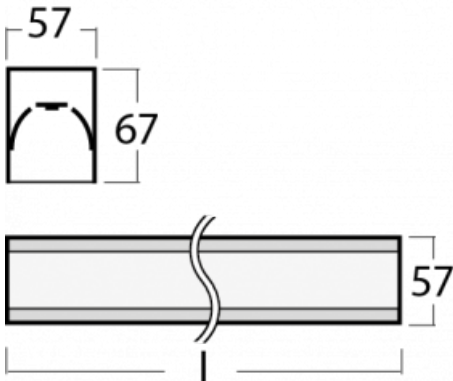

Luminaire

Lina60-S

04S-200K-10GGE/830, S

EPD®

You will appreciate the L-Click system on the Lina60-S luminaire with a direct light distribution, which effectively saves you both time and money. How? The module simply clicks into the profile, so a lot of work is saved during assembly. This solution also prevents the direct touch of the LED technology and lengthens its operating life. The Lina60-S lighting system can be assembled creating endless lines and a big variety of shapes. In addition to great power output, the luminaire also has a great price. It will find its use in commercial, social and public spaces.

Technical drawing

Type of installation	Recessed, Surface, Wall mounted, Suspended, 3 circuit track
Light distribution	Direct
Luminaire shape	Linear
Colour of the luminaires	Silver
Material	Aluminium
Lifetime	L90/B50 50 000 hours
Warranty	5 years
Description of luminaires	Luminaire recessed/surface/wall mounted/suspended/3 circuit track
Dimensions	561 mm × 57 mm × 67 mm
Weight	1.66 kg
Light source	LED MODUL
Type of optical system	Opal diffuser
Luminous flux*	1550 lm
Colour Temperature	3000 K warm white
Luminous efficacy	125 lm/W
MacAdam Light source	2
Colour rendering index	80
UGR max. X=4H Y=8H, ρ=70,50,20	26.4

00-00358, K
cable 3x0,75 4000mm

00-00360, K
cable 3x0,75 6000mm

00-00363, K
cable 5x1,5 2000mm

00-00364, K
cable 5x1,5 4000mm

00-00365, K
cable 5x1,5 6000mm

00-00370, S
ceiling cup 80x80x32mm

00-00500
wire for emergency
lighting XX-XXXX-20

04-21303, S
pendant profile for track
luminaires; l = 1122mm

04-21307, S
pendant profile for track
luminaires; l = 2242mm