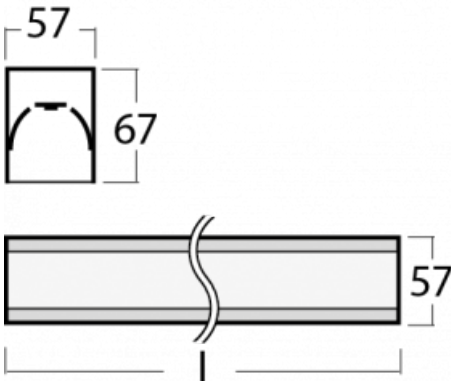

Luminaire

Lina60-S

04S-200K-10GETD/840, W

You will appreciate the L-Click system on the Lina60-S luminaire with a direct light distribution, which effectively saves you both time and money. How? The module simply clicks into the profile, so a lot of work is saved during assembly. This solution also prevents the direct touch of the LED technology and lengthens its operating life. The Lina60-S lighting system can be assembled creating endless lines and a big variety of shapes. In addition to great power output, the luminaire also has a great price. It will find its use in commercial, social and public spaces.

Technical drawing

Type of installation	Recessed, Surface, Wall mounted, Suspended, 3 circuit track
Light distribution	Direct
Luminaire shape	Linear
Colour of the luminaires	White
Material	Aluminium
Lifetime	L90/B50 50 000 hours
Warranty	5 years
Description of luminaires	Luminaire recessed/surface/wall mounted/suspended/3 circuit track
Dimensions (l × w × h mm)	561 mm × 57 mm × 67 mm
Light source	LED MODUL
DIR optical system	Opal diffuser
Luminous flux*	1060 lm
Colour Temperature	4000 K cool white
Luminous efficacy	143 lm/W
MacAdam Light source	2
Colour rendering index	80
UGR max. X=4H Y=8H, ρ=70,50,20	25

Installation instructions

Photos

Accessories

00-00300, N
wire suspension
2000mm

00-00301, N
wire suspension
4000mm

00-00302, N
wire suspension
6000mm

00-00354, W
cable 5x0,75 1000mm,
white

00-00355, W
cable 5x0,75 2000mm,
white

00-00356, W
cable 5x0,75 4000mm,
white

00-00357, W
cable 5x0,75 6000mm,
white

00-00363, K
cable 5x1,5 2000mm

00-00364, K
cable 5x1,5 4000mm

00-00365, K
cable 5x1,5 6000mm

00-00366, K
cable 7x0,75 2000mm

00-00367, K
cable 7x0,75 4000mm