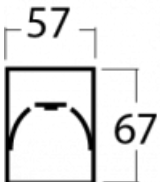

Technical drawing