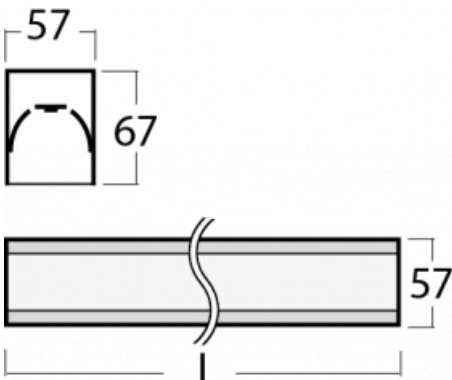

Luminaire

Lina60-S

04S-200K-10GED/840, W

EPD®

You will appreciate the L-Click system on the Lina60-S luminaire with a direct light distribution, which effectively saves you both time and money. How? The module simply clicks into the profile, so a lot of work is saved during assembly. This solution also prevents the direct touch of the LED technology and lengthens its operating life. The Lina60-S lighting system can be assembled creating endless lines and a big variety of shapes. In addition to great power output, the luminaire also has a great price. It will find its use in commercial, social and public spaces.

Technical drawing

Type of installation	Recessed, Surface, Wall mounted, Suspended, 3 circuit track
Light distribution	Direct
Luminaire shape	Linear
Colour of the luminaires	White
Material	Aluminium
Lifetime	L90/B50 50 000 hours
Warranty	5 years
Description of luminaires	Luminaire recessed/surface/wall mounted/suspended/3 circuit track
Dimensions	561 mm × 57 mm × 67 mm
Weight	1.9 kg
Light source	LED MODUL
Type of optical system	Opal diffuser
Luminous flux*	1060 lm
Colour Temperature	4000 K cool white
Luminous efficacy	143 lm/W
MacAdam Light source	2
Colour rendering index	80
UGR max. X=4H Y=8H, ρ=70,50,20	25

Curve

Luminaire power input* 7.4 W

Connection of the luminaires DALI

Electrical voltage 220-240V

Frequency 50/60Hz

⊕ CE IP 40

*±10 %

Downloads

00-00356, K
cable 5x0,75 4000mm

00-00357, K
cable 5x0,75 6000mm

00-00363, K
cable 5x1,5 2000mm

00-00364, K
cable 5x1,5 4000mm

00-00365, K
cable 5x1,5 6000mm

00-00366, K
cable 7x0,75 2000mm

00-00367, K
cable 7x0,75 4000mm