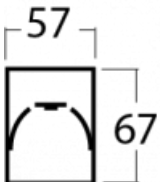

## Technical drawing

|                                   |   |
|-----------------------------------|---|
| Type of installation              | Recessed, Surface, Wall mounted, Suspended, 3 circuit track       |
| Light distribution                | Direct  |
| Luminaire shape                   | Linear  |
| Colour of the luminaires          | Silver  |
| Material                          | Aluminium   |
| Lifetime                          | L90/B50 50 000 hours  |
| Warranty                          | 2 years   |
| Description of luminaires         | Luminaire recessed/surface/wall mounted/suspended/3 circuit track |
| Dimensions (l × w × h mm)         | 4488 mm × 57 mm × 67 mm   |
| Light source                      | LED MODUL   |
| DIR optical system                | Microprisma   |
| Luminous flux*                    | 10910 lm  |
| Colour Temperature                | 4000 K cool white   |
| Luminous efficacy                 | 110 lm/W  |
| MacAdam Light source              | 2   |
| Colour rendering index            | 80  |
| UGR max. X=4H<br>Y=8H, ρ=70,50,20 | 22.1  |