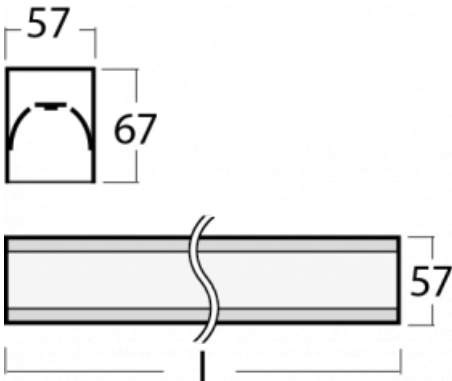

# Lina60-S

04S-200I-80GGE/840, S

Type of installation	Recessed, Surface, Wall mounted, Suspended, 3 circuit track
Light distribution	Direct
Luminaire shape	Linear
Colour of the luminaires	Silver
Material	Aluminium
Lifetime	L90/B50 50 000 hours
Warranty	5 years
Description of luminaires	Luminaire recessed/surface/wall mounted/suspended/3 circuit track
Dimensions (l × w × h mm)	4488 mm × 57 mm × 67 mm
Light source	LED MODUL
DIR optical system	Microprisma
Luminous flux*	10910 lm
Colour Temperature	4000 K cool white
Luminous efficacy	110 lm/W
MacAdam Light source	2
Colour rendering index	80
UGR max. X=4H Y=8H, ρ=70,50,20	22.1

You will appreciate the L-Click system on the Lina60-S luminaire with a direct light distribution, which effectively saves you both time and money. How? The module simply clicks into the profile, so a lot of work is saved during assembly. This solution also prevents the direct touch of the LED technology and lengthens its operating life. The Lina60-S lighting system can be assembled creating endless lines and a big variety of shapes. In addition to great power output, the luminaire also has a great price. It will find its use in commercial, social and public spaces.

## Technical drawing