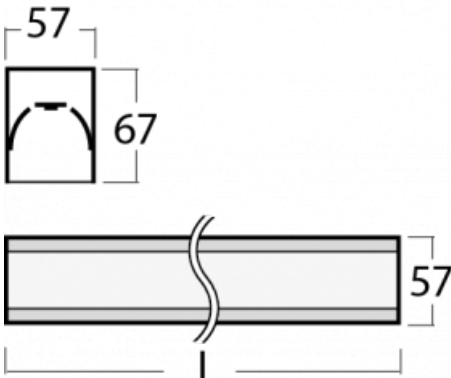

# Lina60-S

04S-200I-80GGE/830, W

You will appreciate the L-Click system on the Lina60-S luminaire with a direct light distribution, which effectively saves you both time and money. How? The module simply clicks into the profile, so a lot of work is saved during assembly. This solution also prevents the direct touch of the LED technology and lengthens its operating life. The Lina60-S lighting system can be assembled creating endless lines and a big variety of shapes. In addition to great power output, the luminaire also has a great price. It will find its use in commercial, social and public spaces.

## Technical drawing

Type of installation	Recessed, Surface, Wall mounted, Suspended, 3 circuit track
Light distribution	Direct
Luminaire shape	Linear
Colour of the luminaires	White
Material	Aluminium
Lifetime	L90/B50 50 000 hours
Warranty	5 years
Description of luminaires	Luminaire recessed/surface/wall mounted/suspended/3 circuit track
Dimensions (l × w × h mm)	4488 mm × 57 mm × 67 mm
Light source	LED MODUL
DIR optical system	Microprisma
Luminous flux*	10390 lm
Colour Temperature	3000 K warm white
Luminous efficacy	105 lm/W
MacAdam Light source	2
Colour rendering index	80
UGR max. X=4H Y=8H, ρ=70,50,20	21.9

**00-00352, W**  
cable 3x0,75 2000mm,  
white

**00-00358, W**  
cable 3x0,75 4000mm,  
white

**00-00360, W**  
cable 3x0,75 6000mm,  
white

**00-00363, K**  
cable 5x1,5 2000mm

**00-00364, K**  
cable 5x1,5 4000mm

**04-20900, F**  
bracket for installation  
of suspended type of  
profile as recessed  
trimless

**04-21303, W**  
pendant profile for track  
luminaires; l = 1122mm

**04-21307, W**  
pendant profile for track  
luminaires; l = 2242mm