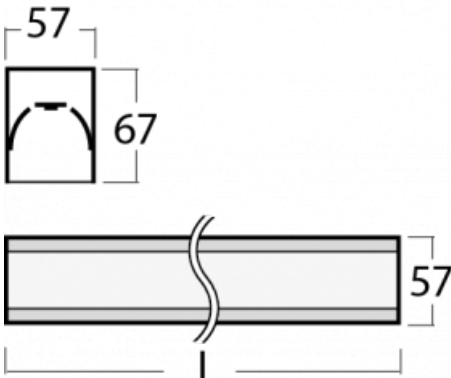

Luminaire

Lina60-S

04S-200I-80GETD/840, S

You will appreciate the L-Click system on the Lina60-S luminaire with a direct light distribution, which effectively saves you both time and money. How? The module simply clicks into the profile, so a lot of work is saved during assembly. This solution also prevents the direct touch of the LED technology and lengthens its operating life. The Lina60-S lighting system can be assembled creating endless lines and a big variety of shapes. In addition to great power output, the luminaire also has a great price. It will find its use in commercial, social and public spaces.

Technical drawing

| | |
|-----------------------------------|---|
| Type of installation | Recessed, Surface, Wall mounted, Suspended, 3 circuit track |
| Light distribution | Direct |
| Luminaire shape | Linear |
| Colour of the luminaires | Silver |
| Material | Aluminium |
| Lifetime | L90/B50 50 000 hours |
| Warranty | 5 years |
| Description of luminaires | Luminaire recessed/surface/wall mounted/suspended/3 circuit track |
| Dimensions (l × w × h mm) | 4488 mm × 57 mm × 67 mm |
| Light source | LED MODUL |
| DIR optical system | Microprisma |
| Luminous flux* | 3790 lm |
| Colour Temperature | 4000 K cool white |
| Luminous efficacy | 121 lm/W |
| MacAdam Light source | 2 |
| Colour rendering index | 80 |
| UGR max. X=4H Y=8H, ρ=70,50,20 | 18,4 |

00-00356, K
cable 5x0,75 4000mm,
transparent

00-00357, K
cable 5x0,75 6000mm,
transparent

00-00363, K
cable 5x1,5 2000mm

00-00364, K
cable 5x1,5 4000mm

00-00365, K
cable 5x1,5 6000mm

00-00366, K
cable 7x0,75 2000mm