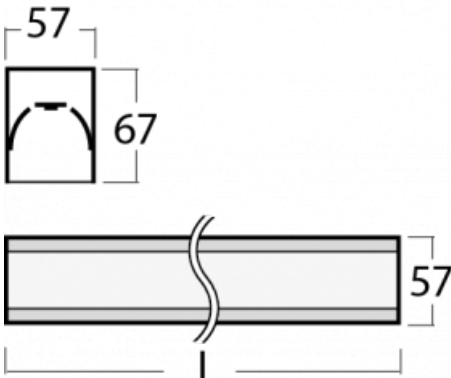

Luminaire

Lina60-S

04S-200I-80GEM3/840, S

You will appreciate the L-Click system on the Lina60-S luminaire with a direct light distribution, which effectively saves you both time and money. How? The module simply clicks into the profile, so a lot of work is saved during assembly. This solution also prevents the direct touch of the LED technology and lengthens its operating life. The Lina60-S lighting system can be assembled creating endless lines and a big variety of shapes. In addition to great power output, the luminaire also has a great price. It will find its use in commercial, social and public spaces.

Technical drawing

| | |
|-----------------------------------|---|
| Type of installation | Recessed, Surface, Wall mounted, Suspended, 3 circuit track |
| Light distribution | Direct |
| Luminaire shape | Linear |
| Colour of the luminaires | Silver |
| Material | Aluminium |
| Lifetime | L90/B50 50 000 hours |
| Warranty | 2 years |
| Description of luminaires | Luminaire recessed/surface/wall mounted/suspended/3 circuit track |
| Dimensions (l × w × h mm) | 4488 mm × 57 mm × 67 mm |
| Light source | LED MODUL |
| DIR optical system | Microprisma |
| Luminous flux* | 3790 lm |
| Colour Temperature | 4000 K cool white |
| Luminous efficacy | 121 lm/W |
| MacAdam Light source | 2 |
| Colour rendering index | 80 |
| UGR max. X=4H Y=8H, ρ=70,50,20 | 18,4 |

04-21303, S
pendant profile for track
luminaires; l = 1122mm

04-21307, S
pendant profile for track
luminaires; l = 2242mm