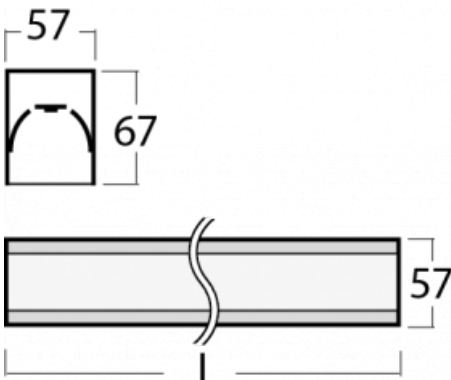

# Lina60-S

04S-200I-80GEM3/830, S

Type of installation	Recessed, Surface, Wall mounted, Suspended, 3 circuit track
Light distribution	Direct
Luminaire shape	Linear
Colour of the luminaires	Silver
Material	Aluminium
Lifetime	L90/B50 50 000 hours
Warranty	2 years
Description of luminaires	Luminaire recessed/surface/wall mounted/suspended/3 circuit track
Dimensions (l × w × h mm)	4488 mm × 57 mm × 67 mm
Light source	LED MODUL
DIR optical system	Microprisma
Luminous flux*	3610 lm
Colour Temperature	3000 K warm white
Luminous efficacy	116 lm/W
MacAdam Light source	2
Colour rendering index	80
UGR max. X=4H Y=8H, ρ=70,50,20	18.2

You will appreciate the L-Click system on the Lina60-S luminaire with a direct light distribution, which effectively saves you both time and money. How? The module simply clicks into the profile, so a lot of work is saved during assembly. This solution also prevents the direct touch of the LED technology and lengthens its operating life. The Lina60-S lighting system can be assembled creating endless lines and a big variety of shapes. In addition to great power output, the luminaire also has a great price. It will find its use in commercial, social and public spaces.

## Technical drawing