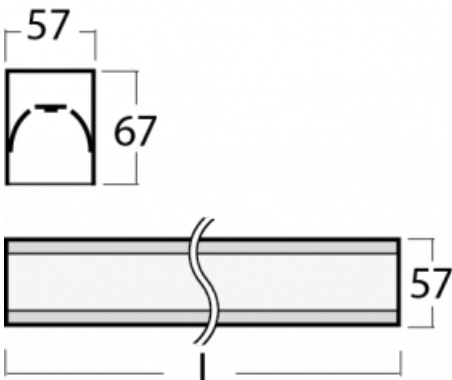

# Lina60-S

04S-200I-80GEM3/830, B

EPD®

You will appreciate the L-Click system on the Lina60-S luminaire with a direct light distribution, which effectively saves you both time and money. How? The module simply clicks into the profile, so a lot of work is saved during assembly. This solution also prevents the direct touch of the LED technology and lengthens its operating life. The Lina60-S lighting system can be assembled creating endless lines and a big variety of shapes. In addition to great power output, the luminaire also has a great price. It will find its use in commercial, social and public spaces.

## Technical drawing

Type of installation	Recessed, Surface, Wall mounted, Suspended, 3 circuit track
Light distribution	Direct
Luminaire shape	Linear
Colour of the luminaires	Black
Material	Aluminium
Lifetime	L90/B50 50 000 hours
Warranty	5 years
Description of luminaires	Luminaire recessed/surface/wall mounted/suspended/3 circuit track
Dimensions	4488 mm × 57 mm × 67 mm
Light source	LED MODUL
Type of optical system	Microprisma
Luminous flux*	3610 lm
Colour Temperature	3000 K warm white
Luminous efficacy	116 lm/W
MacAdam Light source	2
Colour rendering index	80
UGR max. X=4H Y=8H, ρ=70,50,20	18.2

**04-21303, B**  
pendant profile for track  
luminaires; l = 1122mm

**04-21307, B**  
pendant profile for track  
luminaires; l = 2242mm