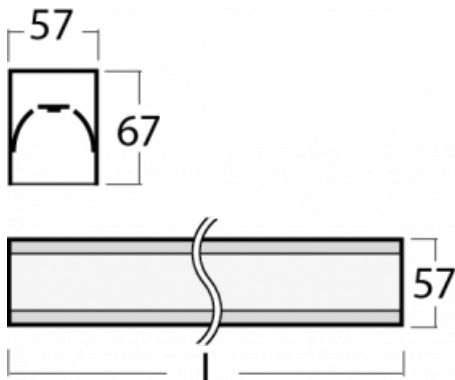

Luminaire

Lina60-S

04S-200I-80GEM/840, W

You will appreciate the L-Click system on the Lina60-S luminaire with a direct light distribution, which effectively saves you both time and money. How? The module simply clicks into the profile, so a lot of work is saved during assembly. This solution also prevents the direct touch of the LED technology and lengthens its operating life. The Lina60-S lighting system can be assembled creating endless lines and a big variety of shapes. In addition to great power output, the luminaire also has a great price. It will find its use in commercial, social and public spaces.

Technical drawing

Type of installation	Recessed, Surface, Wall mounted, Suspended, 3 circuit track
Light distribution	Direct
Luminaire shape	Linear
Colour of the luminaires	White
Material	Aluminium
Lifetime	L90/B50 50 000 hours
Warranty	2 years
Description of luminaires	Luminaire recessed/surface/wall mounted/suspended/3 circuit track
Dimensions (l × w × h mm)	4488 mm × 57 mm × 67 mm
Light source	LED MODUL
DIR optical system	Microprisma
Luminous flux*	3790 lm
Colour Temperature	4000 K cool white
Luminous efficacy	121 lm/W
MacAdam Light source	2
Colour rendering index	80
UGR max. X=4H Y=8H, ρ=70,50,20	18.4

04-21303, W
pendant profile for track
luminaires; l = 1122mm

04-21307, W
pendant profile for track
luminaires; l = 2242mm