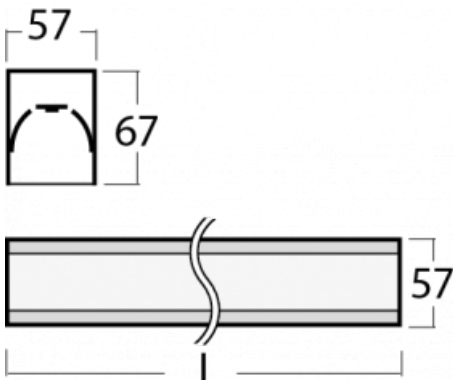

# Lina60-S

04S-200I-80GEM/840, W

EPD®

You will appreciate the L-Click system on the Lina60-S luminaire with a direct light distribution, which effectively saves you both time and money. How? The module simply clicks into the profile, so a lot of work is saved during assembly. This solution also prevents the direct touch of the LED technology and lengthens its operating life. The Lina60-S lighting system can be assembled creating endless lines and a big variety of shapes. In addition to great power output, the luminaire also has a great price. It will find its use in commercial, social and public spaces.

## Technical drawing

Type of installation	Recessed, Surface, Wall mounted, Suspended, 3 circuit track
Light distribution	Direct
Luminaire shape	Linear
Colour of the luminaires	White
Material	Aluminium
Lifetime	L90/B50 50 000 hours
Warranty	5 years
Description of luminaires	Luminaire recessed/surface/wall mounted/suspended/3 circuit track
Dimensions	4488 mm × 57 mm × 67 mm
Light source	LED MODUL
Type of optical system	Microprisma
Luminous flux*	3790 lm
Colour Temperature	4000 K cool white
Luminous efficacy	121 lm/W
MacAdam Light source	2
Colour rendering index	80
UGR max. X=4H Y=8H, ρ=70,50,20	18,4

**04-21303, W**  
pendant profile for track  
luminaires; l = 1122mm

**04-21307, W**  
pendant profile for track  
luminaires; l = 2242mm