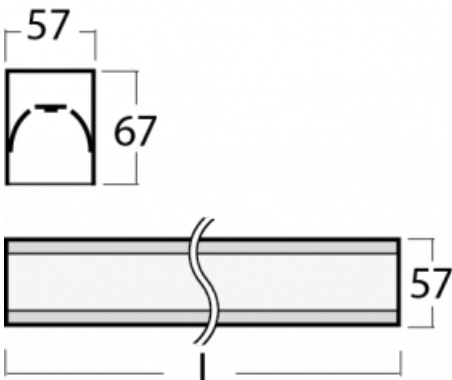

Luminaire

Lina60-S

04S-200I-80GEE/840, S

EPD®

You will appreciate the L-Click system on the Lina60-S luminaire with a direct light distribution, which effectively saves you both time and money. How? The module simply clicks into the profile, so a lot of work is saved during assembly. This solution also prevents the direct touch of the LED technology and lengthens its operating life. The Lina60-S lighting system can be assembled creating endless lines and a big variety of shapes. In addition to great power output, the luminaire also has a great price. It will find its use in commercial, social and public spaces.

Technical drawing

Type of installation	Recessed, Surface, Wall mounted, Suspended, 3 circuit track
Light distribution	Direct
Luminaire shape	Linear
Colour of the luminaires	Silver
Material	Aluminium
Lifetime	L90/B50 50 000 hours
Warranty	5 years
Description of luminaires	Luminaire recessed/surface/wall mounted/suspended/3 circuit track
Dimensions	4488 mm × 57 mm × 67 mm
Light source	LED MODUL
Type of optical system	Microprisma
Luminous flux*	3790 lm
Colour Temperature	4000 K cool white
Luminous efficacy	121 lm/W
MacAdam Light source	2
Colour rendering index	80
UGR max. X=4H Y=8H, ρ=70,50,20	18,4

04-21303, S
 pendant profile for track
 luminaires; l = 1122mm

04-21307, S
 pendant profile for track
 luminaires; l = 2242mm