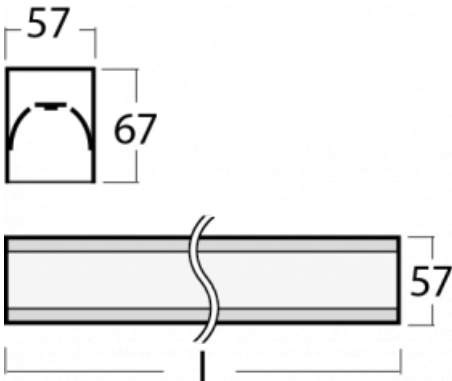

# Lina60-S

04S-200I-80GEE/840, S

Type of installation	Recessed, Surface, Wall mounted, Suspended, 3 circuit track
Light distribution	Direct
Luminaire shape	Linear
Colour of the luminaires	Silver
Material	Aluminium
Lifetime	L90/B50 50 000 hours
Warranty	5 years
Description of luminaires	Luminaire recessed/surface/wall mounted/suspended/3 circuit track
Dimensions (l × w × h mm)	4488 mm × 57 mm × 67 mm
Light source	LED MODUL
DIR optical system	Microprisma
Luminous flux*	3790 lm
Colour Temperature	4000 K cool white
Luminous efficacy	121 lm/W
MacAdam Light source	2
Colour rendering index	80
UGR max. X=4H Y=8H, ρ=70,50,20	18,4

You will appreciate the L-Click system on the Lina60-S luminaire with a direct light distribution, which effectively saves you both time and money. How? The module simply clicks into the profile, so a lot of work is saved during assembly. This solution also prevents the direct touch of the LED technology and lengthens its operating life. The Lina60-S lighting system can be assembled creating endless lines and a big variety of shapes. In addition to great power output, the luminaire also has a great price. It will find its use in commercial, social and public spaces.

## Technical drawing