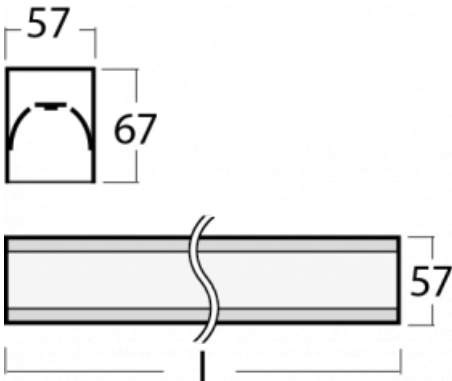

Luminaire

Lina60-S

04S-200I-80GEE/830, S

Type of installation	Recessed, Surface, Wall mounted, Suspended, 3 circuit track
Light distribution	Direct
Luminaire shape	Linear
Colour of the luminaires	Silver
Material	Aluminium
Lifetime	L90/B50 50 000 hours
Warranty	5 years
Description of luminaires	Luminaire recessed/surface/wall mounted/suspended/3 circuit track
Dimensions (l × w × h mm)	4488 mm × 57 mm × 67 mm
Light source	LED MODUL
DIR optical system	Microprisma
Luminous flux*	3610 lm
Colour Temperature	3000 K warm white
Luminous efficacy	116 lm/W
MacAdam Light source	2
Colour rendering index	80
UGR max. X=4H Y=8H, ρ=70,50,20	18.2

You will appreciate the L-Click system on the Lina60-S luminaire with a direct light distribution, which effectively saves you both time and money. How? The module simply clicks into the profile, so a lot of work is saved during assembly. This solution also prevents the direct touch of the LED technology and lengthens its operating life. The Lina60-S lighting system can be assembled creating endless lines and a big variety of shapes. In addition to great power output, the luminaire also has a great price. It will find its use in commercial, social and public spaces.

Technical drawing

Curve

Luminaire power input* 31.2 W

Connection of the luminaires ON/OFF

Electrical voltage 220-240V

Frequency 50/60Hz

⊕ CE IP 40

*±10 %

04-21303, S
pendant profile for track
luminaires; l = 1122mm

04-21307, S
pendant profile for track
luminaires; l = 2242mm