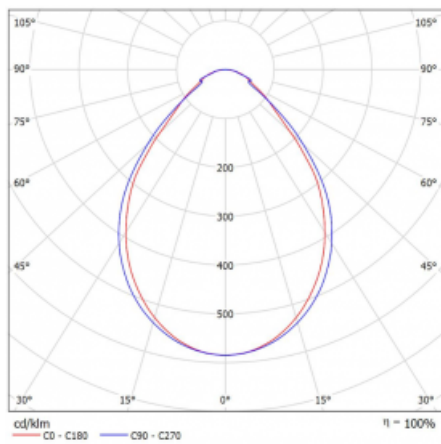

Curve

Luminaire power input* 31.2 W

Connection of the luminaires DALI

Electrical voltage 220-240V

Frequency 50/60Hz

⊕ CE IP 40

*±10 %