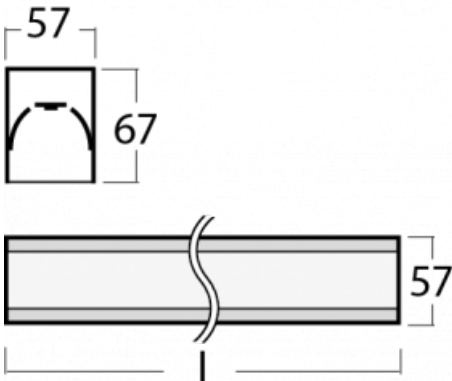

Luminaire

Lina60-S

04S-200I-80GED/830, S

Type of installation	Recessed, Surface, Wall mounted, Suspended, 3 circuit track
Light distribution	Direct
Luminaire shape	Linear
Colour of the luminaires	Silver
Material	Aluminium
Lifetime	L90/B50 50 000 hours
Warranty	5 years
Description of luminaires	Luminaire recessed/surface/wall mounted/suspended/3 circuit track
Dimensions (l × w × h mm)	4488 mm × 57 mm × 67 mm
Light source	LED MODUL
DIR optical system	Microprisma
Luminous flux*	3610 lm
Colour Temperature	3000 K warm white
Luminous efficacy	116 lm/W
MacAdam Light source	2
Colour rendering index	80
UGR max. X=4H Y=8H, ρ=70,50,20	18.2

You will appreciate the L-Click system on the Lina60-S luminaire with a direct light distribution, which effectively saves you both time and money. How? The module simply clicks into the profile, so a lot of work is saved during assembly. This solution also prevents the direct touch of the LED technology and lengthens its operating life. The Lina60-S lighting system can be assembled creating endless lines and a big variety of shapes. In addition to great power output, the luminaire also has a great price. It will find its use in commercial, social and public spaces.

Technical drawing

Curve

Luminaire power input* 31.2 W

Connection of the luminaires DALI

Electrical voltage 220-240V

Frequency 50/60Hz

⊕ CE IP 40

*±10 %

00-00355, K
cable 5x0,75 2000mm,
transparent

00-00356, K
cable 5x0,75 4000mm,
transparent

00-00357, K
cable 5x0,75 6000mm,
transparent

00-00363, K
cable 5x1,5 2000mm

00-00364, K
cable 5x1,5 4000mm

00-00365, K
cable 5x1,5 6000mm