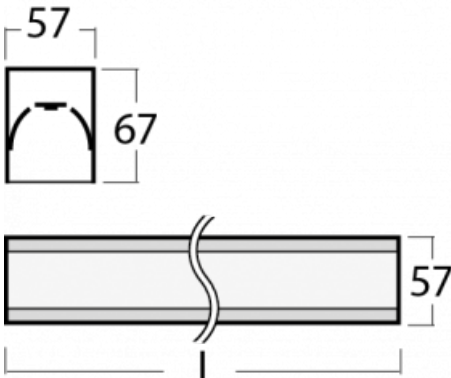

# Lina60-S

04S-200I-60GGTD/830, S

EPD®

You will appreciate the L-Click system on the Lina60-S luminaire with a direct light distribution, which effectively saves you both time and money. How? The module simply clicks into the profile, so a lot of work is saved during assembly. This solution also prevents the direct touch of the LED technology and lengthens its operating life. The Lina60-S lighting system can be assembled creating endless lines and a big variety of shapes. In addition to great power output, the luminaire also has a great price. It will find its use in commercial, social and public spaces.

## Technical drawing

Type of installation	Recessed, Surface, Wall mounted, Suspended, 3 circuit track
Light distribution	Direct
Luminaire shape	Linear
Colour of the luminaires	Silver
Material	Aluminium
Lifetime	L90/B50 50 000 hours
Warranty	5 years
Description of luminaires	Luminaire recessed/surface/wall mounted/suspended/3 circuit track
Dimensions	3366 mm × 57 mm × 67 mm
Light source	LED MODUL
Type of optical system	Microprisma
Luminous flux*	7790 lm
Colour Temperature	3000 K warm white
Luminous efficacy	105 lm/W
MacAdam Light source	2
Colour rendering index	80
UGR max. X=4H Y=8H, ρ=70,50,20	21.9

**00-00355, K**  
cable 5x0,75 2000mm

**00-00356, K**  
cable 5x0,75 4000mm

**00-00357, K**  
cable 5x0,75 6000mm

**00-00363, K**  
cable 5x1,5 2000mm

**00-00364, K**  
cable 5x1,5 4000mm

**00-00365, K**  
cable 5x1,5 6000mm