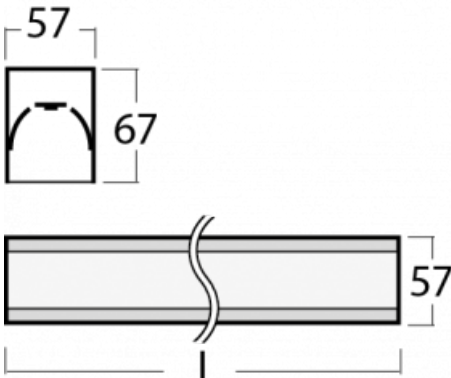

# Lina60-S

04S-200I-60GGM3/840, S

Type of installation	Recessed, Surface, Wall mounted, Suspended, 3 circuit track
Light distribution	Direct
Luminaire shape	Linear
Colour of the luminaires	Silver
Material	Aluminium
Lifetime	L90/B50 50 000 hours
Warranty	2 years
Description of luminaires	Luminaire recessed/surface/wall mounted/suspended/3 circuit track
Dimensions (l × w × h mm)	3366 mm × 57 mm × 67 mm
Light source	LED MODUL
DIR optical system	Microprisma
Luminous flux*	8180 lm
Colour Temperature	4000 K cool white
Luminous efficacy	110 lm/W
MacAdam Light source	2
Colour rendering index	80
UGR max. X=4H Y=8H, ρ=70,50,20	22.1

You will appreciate the L-Click system on the Lina60-S luminaire with a direct light distribution, which effectively saves you both time and money. How? The module simply clicks into the profile, so a lot of work is saved during assembly. This solution also prevents the direct touch of the LED technology and lengthens its operating life. The Lina60-S lighting system can be assembled creating endless lines and a big variety of shapes. In addition to great power output, the luminaire also has a great price. It will find its use in commercial, social and public spaces.

## Technical drawing

**04-20900, F**  
bracket for installation  
of suspended type of  
profile as recessed  
trimless

**04-21303, S**  
pendant profile for track  
luminaires; l = 1122mm

**04-21307, S**  
pendant profile for track  
luminaires; l = 2242mm