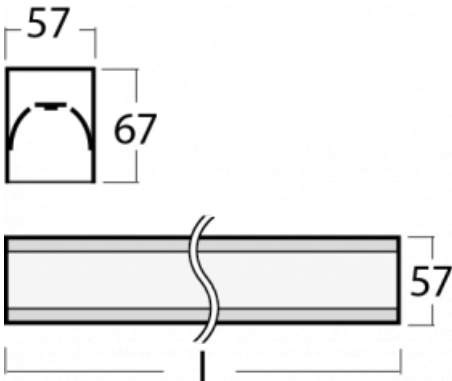

# Lina60-S

04S-200I-60GGE/840, S

Type of installation	Recessed, Surface, Wall mounted, Suspended, 3 circuit track
Light distribution	Direct
Luminaire shape	Linear
Colour of the luminaires	Silver
Material	Aluminium
Lifetime	L90/B50 50 000 hours
Warranty	5 years
Description of luminaires	Luminaire recessed/surface/wall mounted/suspended/3 circuit track
Dimensions (l × w × h mm)	3366 mm × 57 mm × 67 mm
Weight	8.4 kg
Light source	LED MODUL
DIR optical system	Microprisma
Luminous flux*	8180 lm
Colour Temperature	4000 K cool white
Luminous efficacy	110 lm/W
MacAdam Light source	2
Colour rendering index	80
UGR max. X=4H Y=8H, ρ=70,50,20	22.1

You will appreciate the L-Click system on the Lina60-S luminaire with a direct light distribution, which effectively saves you both time and money. How? The module simply clicks into the profile, so a lot of work is saved during assembly. This solution also prevents the direct touch of the LED technology and lengthens its operating life. The Lina60-S lighting system can be assembled creating endless lines and a big variety of shapes. In addition to great power output, the luminaire also has a great price. It will find its use in commercial, social and public spaces.

## Technical drawing