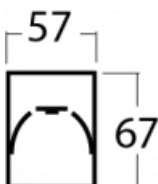

## Technical drawing

Type of installation	Recessed, Surface, Wall mounted, Suspended, 3 circuit track
Light distribution	Direct
Luminaire shape	Linear
Colour of the luminaires	Black
Material	Aluminium
Lifetime	L90/B50 50 000 hours
Warranty	5 years
Description of luminaires	Luminaire recessed/surface/wall mounted/suspended/3 circuit track
Dimensions	3366 mm × 57 mm × 67 mm
Weight	8.4 kg
Light source	LED MODUL
Type of optical system	Microprisma
Luminous flux*	8180 lm
Colour Temperature	4000 K cool white
Luminous efficacy	110 lm/W
MacAdam Light source	2
Colour rendering index	80
UGR max. X=4H Y=8H, ρ=70,50,20	22.1