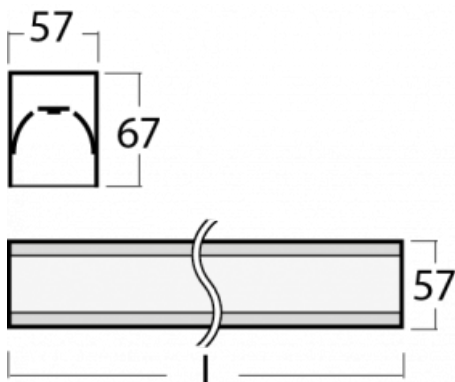

Luminaire

Lina60-S

04S-200I-60GGE/830, S

EPD®

You will appreciate the L-Click system on the Lina60-S luminaire with a direct light distribution, which effectively saves you both time and money. How? The module simply clicks into the profile, so a lot of work is saved during assembly. This solution also prevents the direct touch of the LED technology and lengthens its operating life. The Lina60-S lighting system can be assembled creating endless lines and a big variety of shapes. In addition to great power output, the luminaire also has a great price. It will find its use in commercial, social and public spaces.

Technical drawing

Type of installation	Recessed, Surface, Wall mounted, Suspended, 3 circuit track
Light distribution	Direct
Luminaire shape	Linear
Colour of the luminaires	Silver
Material	Aluminium
Lifetime	L90/B50 50 000 hours
Warranty	5 years
Description of luminaires	Luminaire recessed/surface/wall mounted/suspended/3 circuit track
Dimensions	3366 mm × 57 mm × 67 mm
Light source	LED MODUL
Type of optical system	Microprisma
Luminous flux*	7790 lm
Colour Temperature	3000 K warm white
Luminous efficacy	105 lm/W
MacAdam Light source	2
Colour rendering index	80
UGR max. X=4H Y=8H, ρ=70,50,20	21.9

04-21303, S
pendant profile for track
luminaires; l = 1122mm

04-21307, S
pendant profile for track
luminaires; l = 2242mm