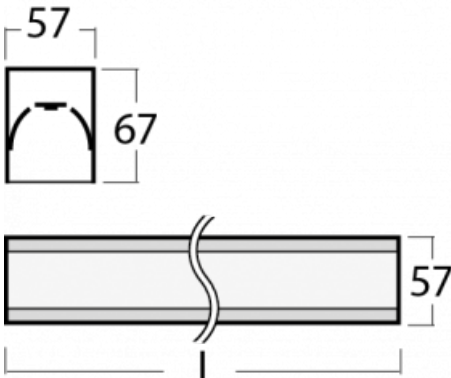

# Lina60-S

04S-200I-60GGD/830, W

EPD®

You will appreciate the L-Click system on the Lina60-S luminaire with a direct light distribution, which effectively saves you both time and money. How? The module simply clicks into the profile, so a lot of work is saved during assembly. This solution also prevents the direct touch of the LED technology and lengthens its operating life. The Lina60-S lighting system can be assembled creating endless lines and a big variety of shapes. In addition to great power output, the luminaire also has a great price. It will find its use in commercial, social and public spaces.

## Technical drawing

Type of installation	Recessed, Surface, Wall mounted, Suspended, 3 circuit track
Light distribution	Direct
Luminaire shape	Linear
Colour of the luminaires	White
Material	Aluminium
Lifetime	L90/B50 50 000 hours
Warranty	5 years
Description of luminaires	Luminaire recessed/surface/wall mounted/suspended/3 circuit track
Dimensions	3366 mm × 57 mm × 67 mm
Weight	8.6 kg
Light source	LED MODUL
Type of optical system	Microprisma
Luminous flux*	7790 lm
Colour Temperature	3000 K warm white
Luminous efficacy	105 lm/W
MacAdam Light source	2
Colour rendering index	80
UGR max. X=4H Y=8H, ρ=70,50,20	21.9

**00-00355, K**  
cable 5x0,75 2000mm

**00-00356, K**  
cable 5x0,75 4000mm

**00-00357, K**  
cable 5x0,75 6000mm

**00-00363, K**  
cable 5x1,5 2000mm

**00-00364, K**  
cable 5x1,5 4000mm

**00-00365, K**  
cable 5x1,5 6000mm