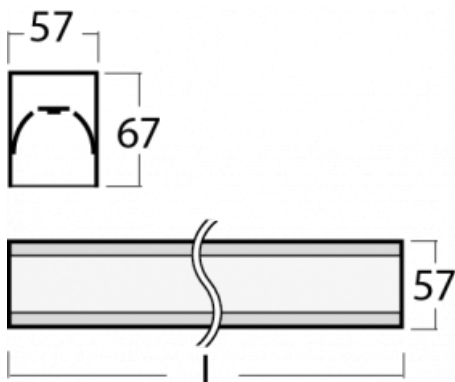

Luminaire

Lina60-S

04S-200I-60GETD/840, B

You will appreciate the L-Click system on the Lina60-S luminaire with a direct light distribution, which effectively saves you both time and money. How? The module simply clicks into the profile, so a lot of work is saved during assembly. This solution also prevents the direct touch of the LED technology and lengthens its operating life. The Lina60-S lighting system can be assembled creating endless lines and a big variety of shapes. In addition to great power output, the luminaire also has a great price. It will find its use in commercial, social and public spaces.

Technical drawing

Type of installation	Recessed, Surface, Wall mounted, Suspended, 3 circuit track
Light distribution	Direct
Luminaire shape	Linear
Colour of the luminaires	Black
Material	Aluminium
Lifetime	L90/B50 50 000 hours
Warranty	5 years
Description of luminaires	Luminaire recessed/surface/wall mounted/suspended/3 circuit track
Dimensions (l × w × h mm)	3366 mm × 57 mm × 67 mm
Light source	LED MODUL
DIR optical system	Microprisma
Luminous flux*	2840 lm
Colour Temperature	4000 K cool white
Luminous efficacy	121 lm/W
MacAdam Light source	2
Colour rendering index	80
UGR max. X=4H Y=8H, ρ=70,50,20	18,4

00-00356, B
cable 5x0,75 4000mm,
black

00-00357, B
cable 5x0,75 6000mm,
black

00-00363, K
cable 5x1,5 2000mm

00-00364, K
cable 5x1,5 4000mm

00-00365, K
cable 5x1,5 6000mm

00-00366, K
cable 7x0,75 2000mm

00-00367, K
cable 7x0,75 4000mm