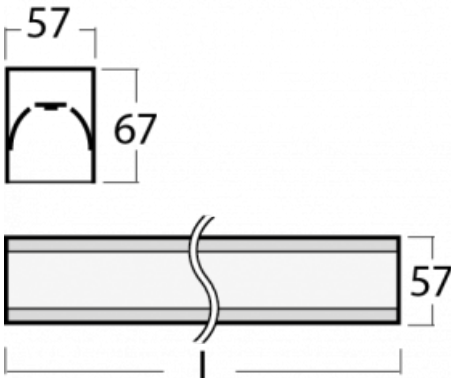

# Lina60-S

04S-200I-60GEM3/830, S

Type of installation	Recessed, Surface, Wall mounted, Suspended, 3 circuit track
Light distribution	Direct
Luminaire shape	Linear
Colour of the luminaires	Silver
Material	Aluminium
Lifetime	L90/B50 50 000 hours
Warranty	2 years
Description of luminaires	Luminaire recessed/surface/wall mounted/suspended/3 circuit track
Dimensions (l × w × h mm)	3366 mm × 57 mm × 67 mm
Light source	LED MODUL
DIR optical system	Microprisma
Luminous flux*	2700 lm
Colour Temperature	3000 K warm white
Luminous efficacy	115 lm/W
MacAdam Light source	2
Colour rendering index	80
UGR max. X=4H Y=8H, ρ=70,50,20	18.2

You will appreciate the L-Click system on the Lina60-S luminaire with a direct light distribution, which effectively saves you both time and money. How? The module simply clicks into the profile, so a lot of work is saved during assembly. This solution also prevents the direct touch of the LED technology and lengthens its operating life. The Lina60-S lighting system can be assembled creating endless lines and a big variety of shapes. In addition to great power output, the luminaire also has a great price. It will find its use in commercial, social and public spaces.

## Technical drawing

**04-20900, F**  
bracket for installation  
of suspended type of  
profile as recessed  
trimless

**04-21303, S**  
pendant profile for track  
luminaires; l = 1122mm

**04-21307, S**  
pendant profile for track  
luminaires; l = 2242mm