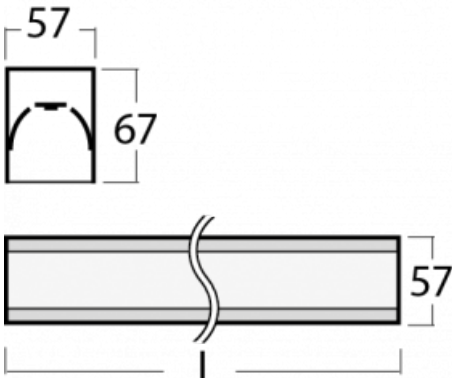

Technical drawing