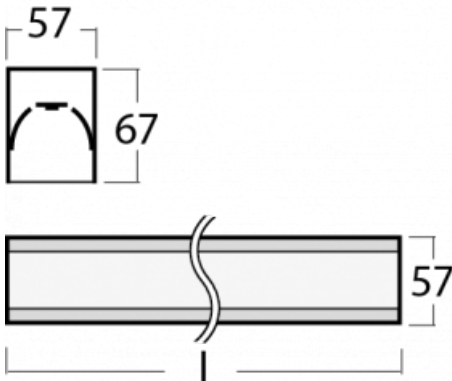

# Lina60-S

04S-200I-60GEM/830, B

EPD®

You will appreciate the L-Click system on the Lina60-S luminaire with a direct light distribution, which effectively saves you both time and money. How? The module simply clicks into the profile, so a lot of work is saved during assembly. This solution also prevents the direct touch of the LED technology and lengthens its operating life. The Lina60-S lighting system can be assembled creating endless lines and a big variety of shapes. In addition to great power output, the luminaire also has a great price. It will find its use in commercial, social and public spaces.

## Technical drawing

Type of installation	Recessed, Surface, Wall mounted, Suspended, 3 circuit track
Light distribution	Direct
Luminaire shape	Linear
Colour of the luminaires	Black
Material	Aluminium
Lifetime	L90/B50 50 000 hours
Warranty	5 years
Description of luminaires	Luminaire recessed/surface/wall mounted/suspended/3 circuit track
Dimensions	3366 mm × 57 mm × 67 mm
Light source	LED MODUL
Type of optical system	Microprisma
Luminous flux*	2700 lm
Colour Temperature	3000 K warm white
Luminous efficacy	115 lm/W
MacAdam Light source	2
Colour rendering index	80
UGR max. X=4H Y=8H, ρ=70,50,20	18.2

**04-21303, B**  
pendant profile for track  
luminaires; l = 1122mm

**04-21307, B**  
pendant profile for track  
luminaires; l = 2242mm